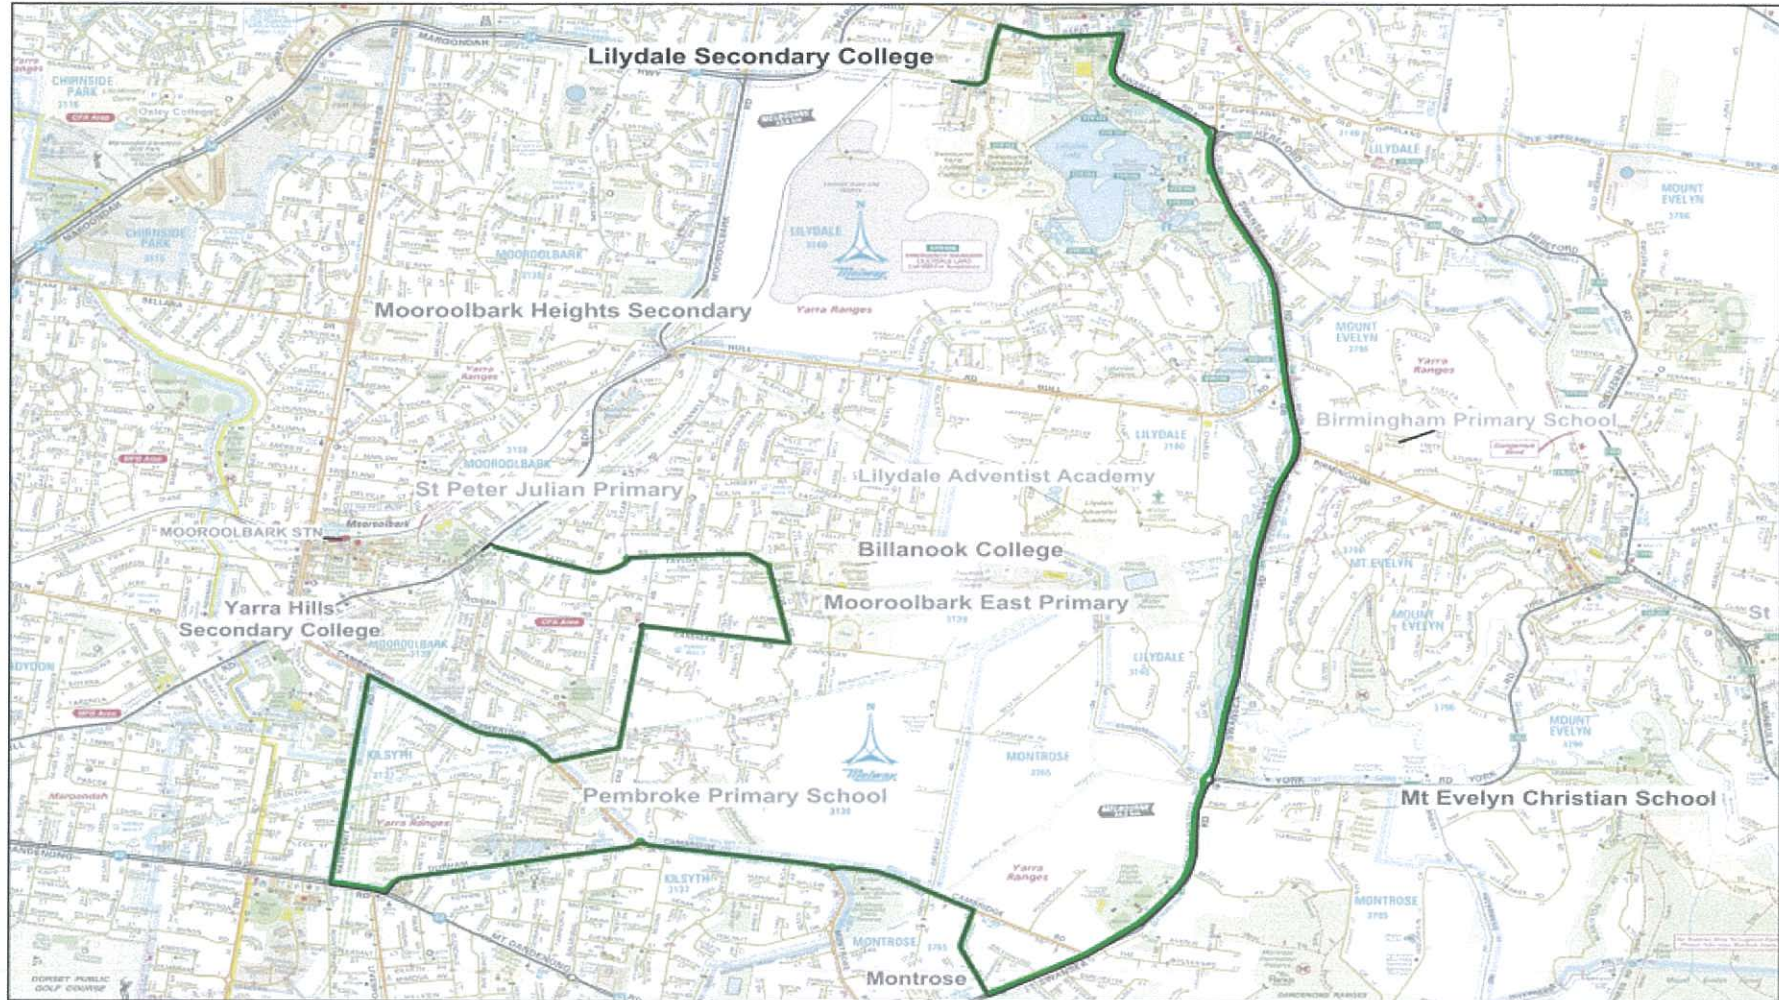

Ventura Croydon  
School Route 3410 / 3411

Croydon Station - Lilydale High School / Yarra Hills Secondary College

LILYDALE HIGH 1 (LH1)

Depart: Croydon Station 7:55 - Yarra Hills Secondary College 8:35  
Arrive: Lilydale High School 8:25

Depart Pm: Lilydale High School 15:15  
Arrive Pm: Croydon Station 15:45

Ventura Croydon  
School Route 3404 / 3405

Taylor Rd/Hull Rd - Lilydale High School

LILYDALE HIGH 2 (LH2)

Depart: Taylor Rd/Hull Rd 7:45  
Arrive: Lilydale High School 8:25

Departs Pm: Lilydale High School 15:15  
Arrives Pm: Taylor Rd/Hull Rd 15:55

Ventura Croydon  
School Route 3402 / 3403

Colchester Rd/Mt Dandenong Rd - Lilydale High School / Mt Lilydale Mercy College

LILYDALE HIGH 3 (LH3)

Depart: Colchester Rd/Mt Dandenong Rd 8:10  
Arrive: Lilydale High School 8:25 Mt Lilydale Mercy College 8:30

Departs Pm: Lilydale High School 15:15  
Arrives Pm: Colchester Rd/Mt Dandenong Rd 15:45