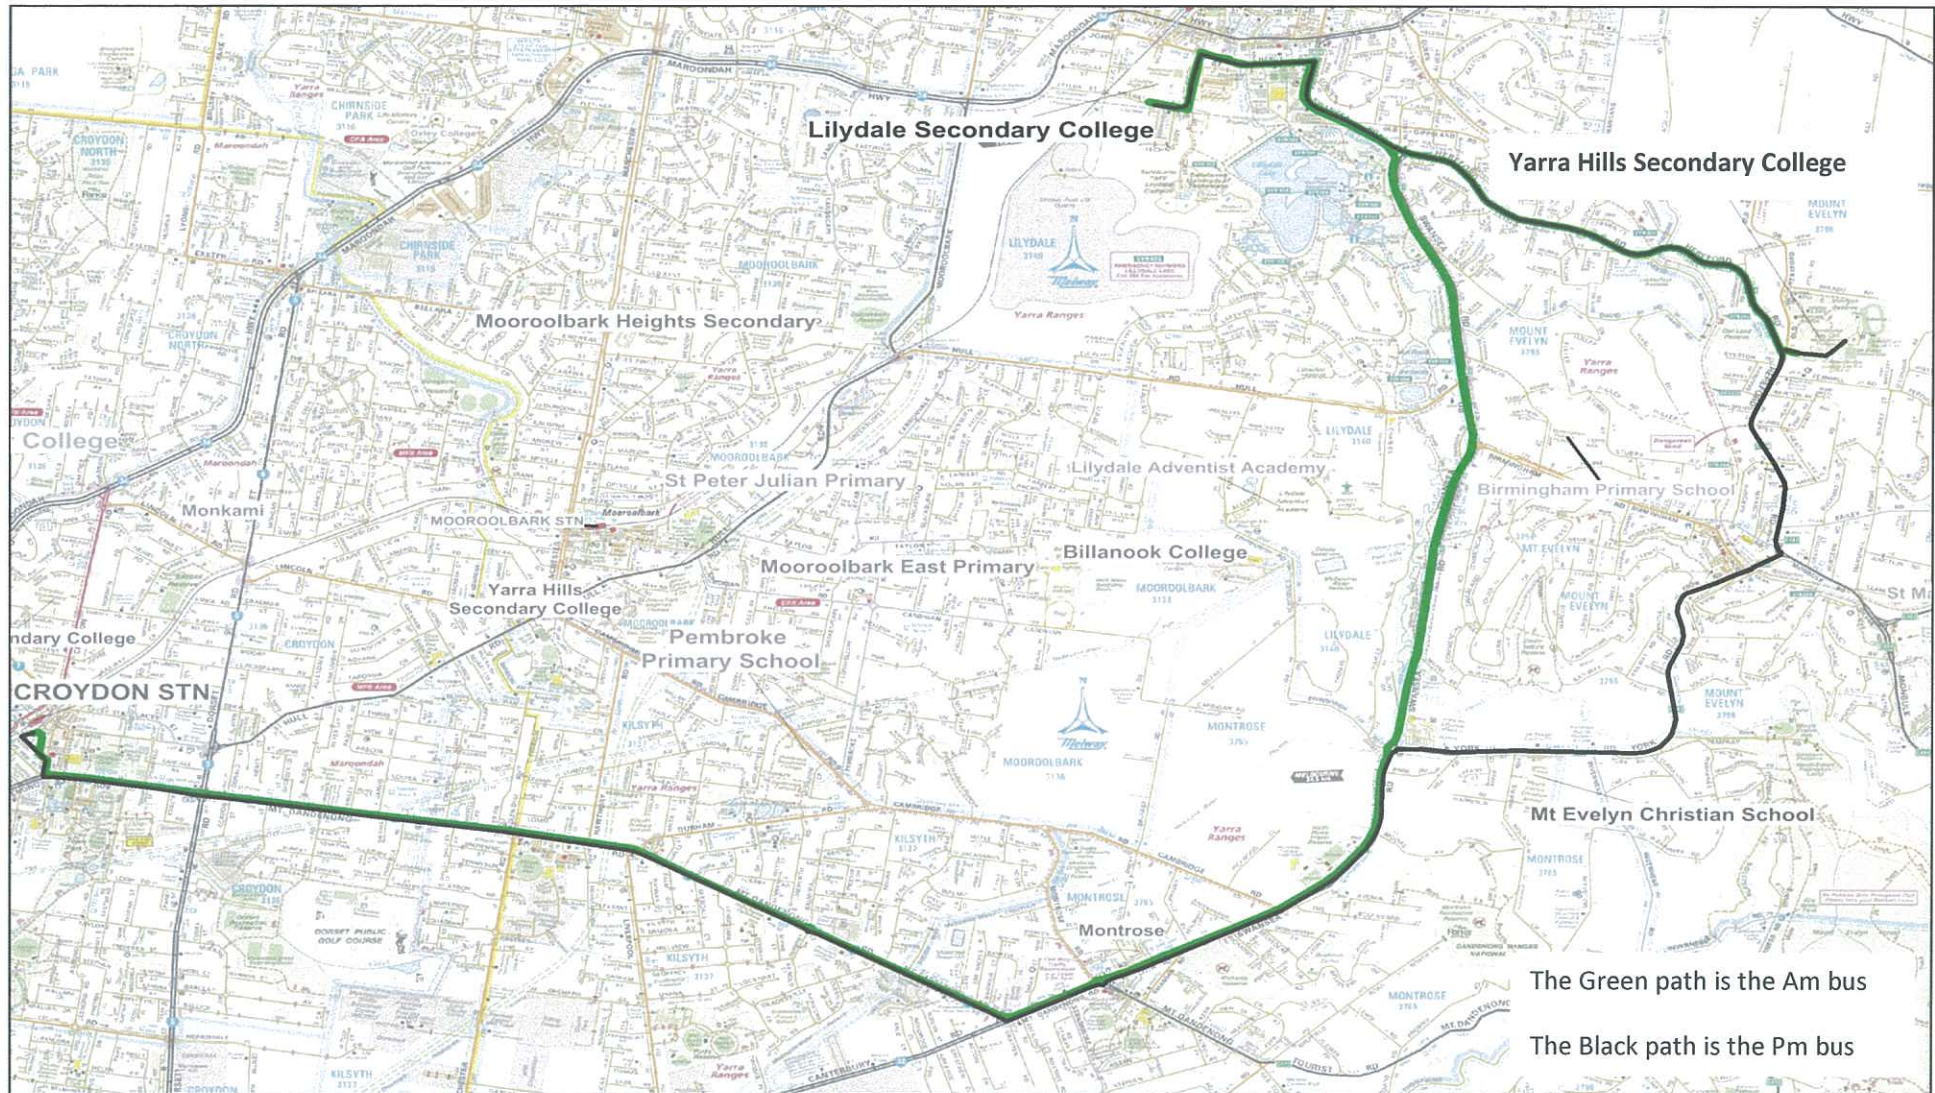

Ventura Croydon  
School Route 3410 / 3411

Croydon Station - Lilydale High School / Yarra Hills Secondary College

LILYDALE HIGH 1 (LH1)

Depart: Croydon Station 7:55 - Yarra Hills Secondary College 8:35  
Arrive: Lilydale High School 8:25

Depart Pm: Lilydale High School 15:15  
Arrive Pm: Croydon Station 15:45

Ventura Croydon  
School Route 3404 / 3405

Taylor Rd/Hull Rd - Lilydale High School

LILYDALE HIGH 2 (LH2)

Depart: Taylor Rd/Hull Rd 7:45  
Arrive: Lilydale High School 8:25

Departs Pm: Lilydale High School 15:15  
Arrives Pm: Taylor Rd/Hull Rd 15:55

Ventura Croydon  
School Route 3402 / 3403

Colchester Rd/Mt Dandenong Rd - Lilydale High School / Mt Lilydale Mercy College

LILYDALE HIGH 3 (LH3)

Depart: Colchester Rd/Mt Dandenong Rd 8:10  
Arrive: Lilydale High School 8:25 Mt Lilydale Mercy College 8:30

Departs Pm: Lilydale High School 15:15  
Arrives Pm: Colchester Rd/Mt Dandenong Rd 15:45